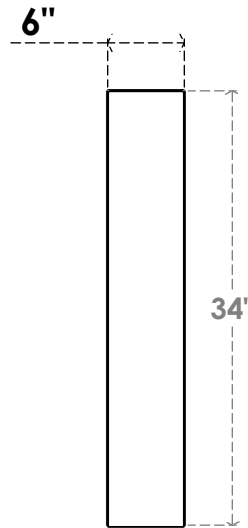

ITEM NUMBER: BRCPC060X22000X34000TRA

6"W X 22"D X 34"H TRADITIONAL ARCHITECTURAL GRADE PVC CLOSED KNEE BRACE

SIDE PROFILE

FRONT PROFILE

ISOMETRIC

EKENA MILLWORK
2300 WEST MAIN ST.
CLARKSVILLE, TX 75426
TOLL FREE: 866-607-0453
WWW.EKENAMILLWORK.COM

NOTES

1. INSTALLATION TO BE COMPLETED IN ACCORDANCE WITH MANUFACTURER'S SPECIFICATIONS.
2. DRAWING MAY NOT BE TO SCALE
3. THIS DRAWING IS INTENDED FOR DESIGN AND PLANNING PURPOSES ONLY.
4. ALL INFORMATION CONTAINED HEREIN WAS CURRENT AT THE TIME OF DEVELOPMENT BUT MUST BE REVIEWED AND APPROVED BY THE PRODUCT MANUFACTURER TO BE CONSIDERED ACCURATE.
5. ARCHITECTURAL GRADE PVC PRODUCTS ARE MADE FROM EXPANDED CELLULAR PVC AND COME NATURALLY WHITE BUT MAY BE PAINTED