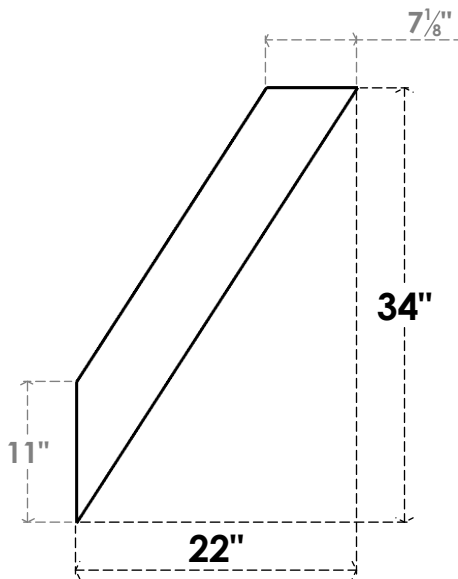

ITEM NUMBER: BRCPC060X22000X34000TRA

6"W X 22"D X 34"H TRADITIONAL ARCHITECTURAL GRADE PVC CLOSED KNEE BRACE

SIDE PROFILE

FRONT PROFILE

ISOMETRIC

EKENA MILLWORK
2300 WEST MAIN ST.
CLARKSVILLE, TX 75426
TOLL FREE: 866-607-0453
WWW.EKENAMILLWORK.COM